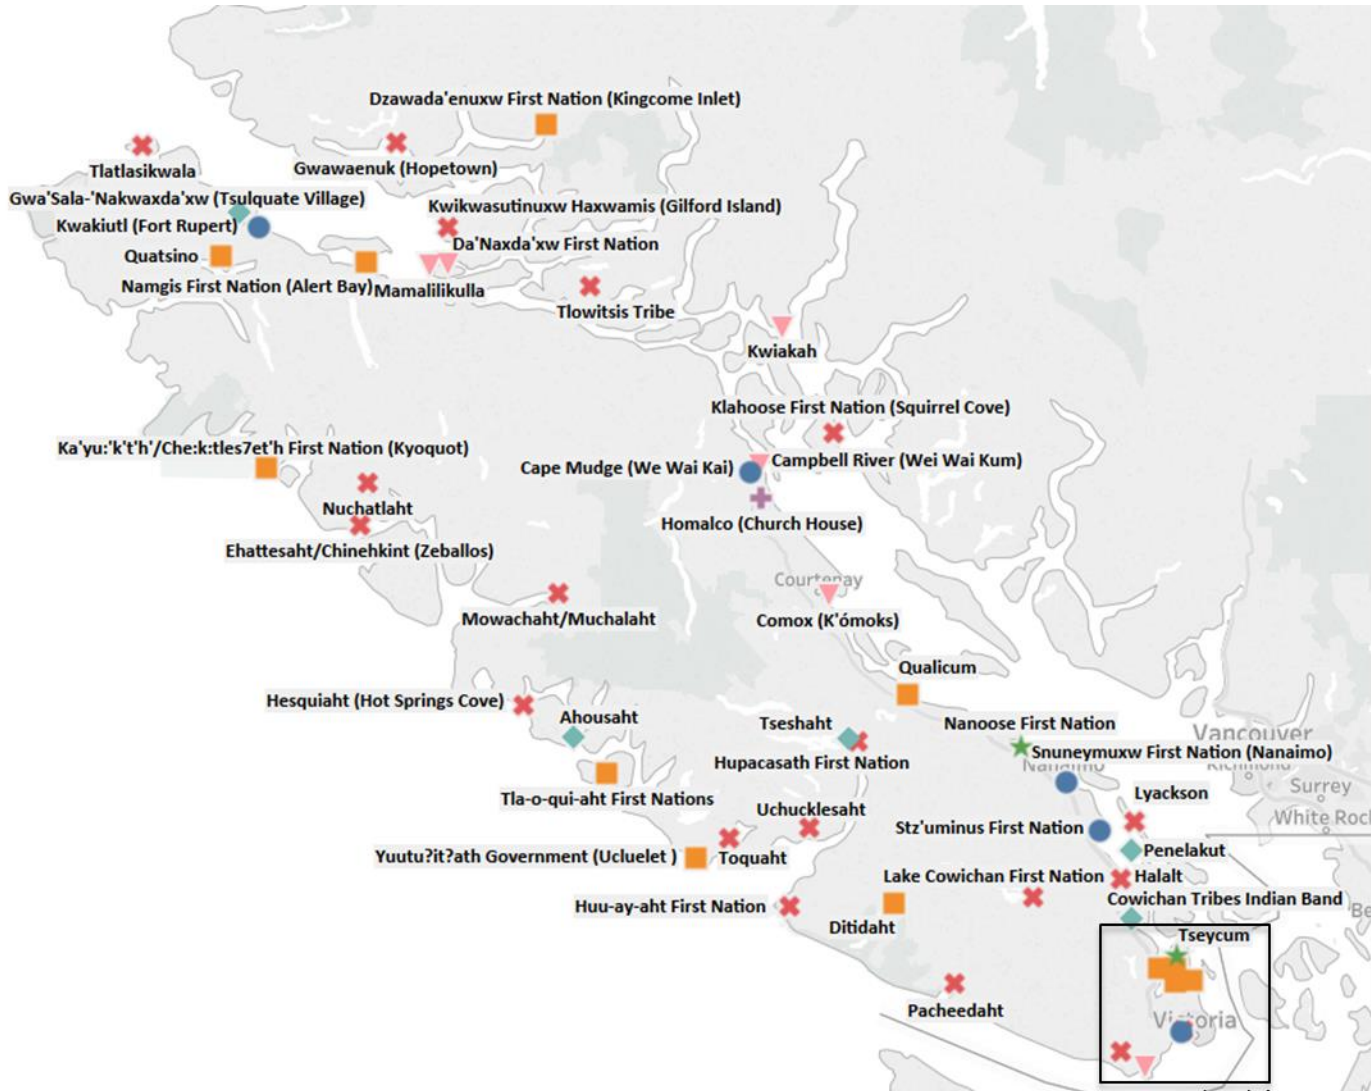

# AHSOR, FASD, and MCH Communities – Northern

**Inset 1**

**Inset 2**

## AHSOR, FASD, and MCH Communities – Vancouver Coastal

# AHSOR, FASD, and MCH Communities – Vancouver Island

Inset 1

© OpenStreetMap contributors

- ★ All programs available
- AHSOR Only
- AHSOR & FASD
- ◆ AHSOR & MCH
- ▼ FASD Only
- ⊕ MCH Only
- ✕ No programs available