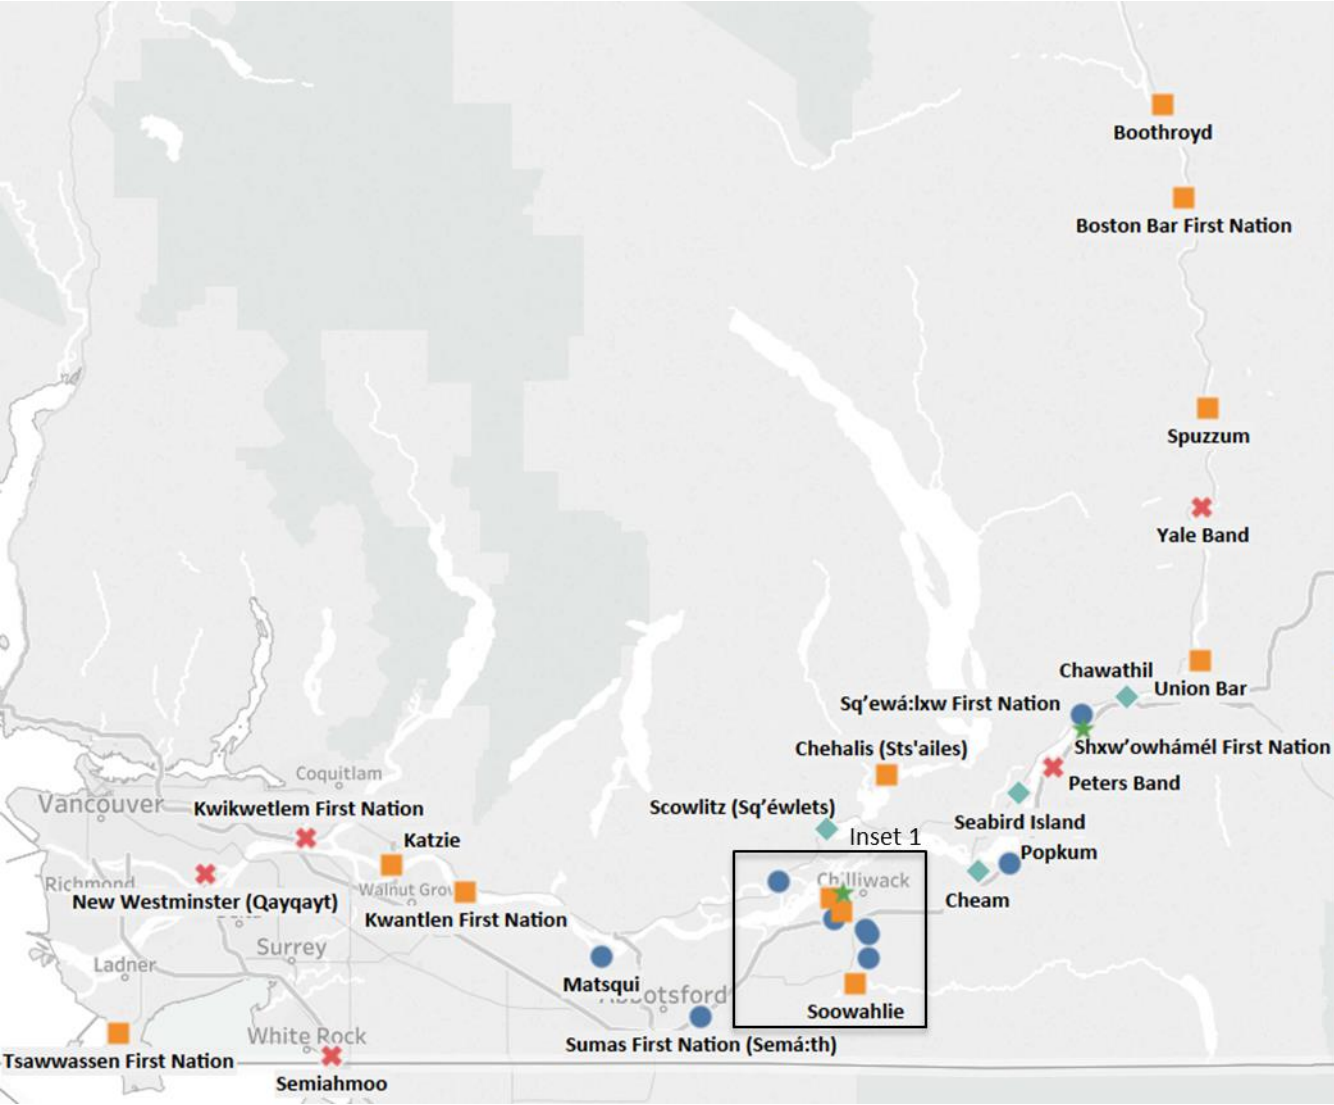

# AHSOR, FASD, and MCH Communities – Fraser Salish

Inset 1

- ★ All programs available
- AHSOR Only
- AHSOR & FASD
- ◆ AHSOR & MCH
- ✖ No programs available

AHSOR, FASD, and MCH Communities – Interior

Inset 1

# AHSOR, FASD, and MCH Communities – Northern

**Inset 1**

**Inset 2**

## AHSOR, FASD, and MCH Communities – Vancouver Coastal

# AHSOR, FASD, and MCH Communities – Vancouver Island

Inset 1

© OpenStreetMap contributors

- ★ All programs available
- AHSOR Only
- AHSOR & FASD
- ◆ AHSOR & MCH
- ▼ FASD Only
- ⊕ MCH Only
- ✕ No programs available