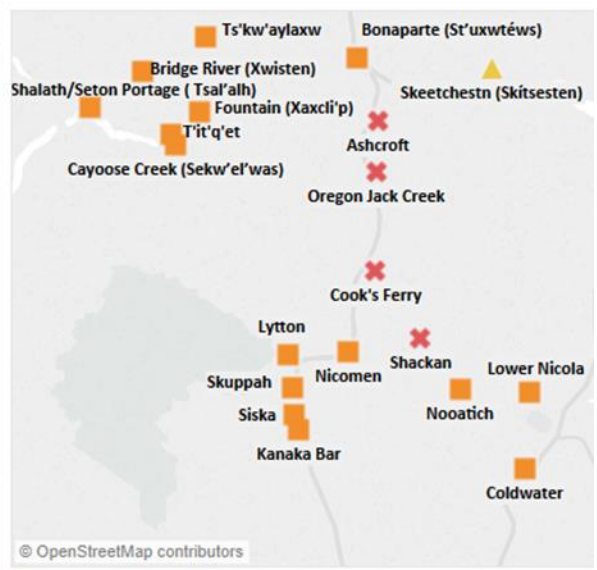

# AHSOR, FASD, and MCH Communities – Fraser Salish

Inset 1

- ★ All programs available
- AHSOR Only
- AHSOR & FASD
- ◆ AHSOR & MCH
- ✖ No programs available

AHSOR, FASD, and MCH Communities – Interior

Inset 1

# AHSOR, FASD, and MCH Communities – Northern

**Inset 1**

**Inset 2**

## AHSOR, FASD, and MCH Communities – Vancouver Coastal

# AHSOR, FASD, and MCH Communities – Vancouver Island

Inset 1

© OpenStreetMap contributors

- ★ All programs available
- AHSOR Only
- AHSOR & FASD
- ◆ AHSOR & MCH
- ▼ FASD Only
- ⊕ MCH Only
- ✕ No programs available