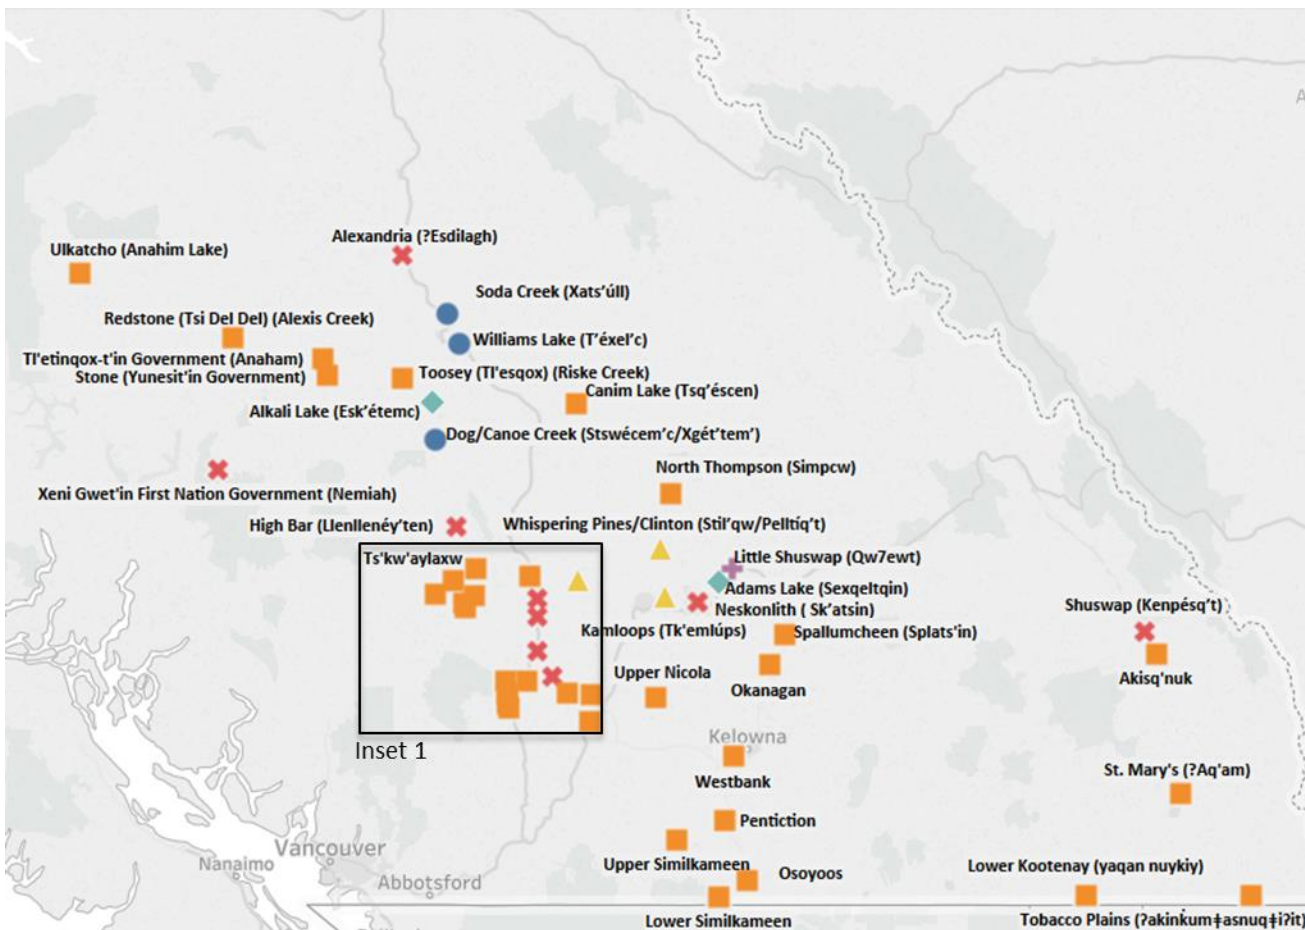

# AHSOR, FASD, and MCH Communities – Fraser Salish

Inset 1

- ★ All programs available
- AHSOR Only
- AHSOR & FASD
- ◆ AHSOR & MCH
- ✖ No programs available

AHSOR, FASD, and MCH Communities – Interior

Inset 1

# AHSOR, FASD, and MCH Communities – Northern

**Inset 1**

**Inset 2**

## AHSOR, FASD, and MCH Communities – Vancouver Coastal

# AHSOR, FASD, and MCH Communities – Vancouver Island

Inset 1

© OpenStreetMap contributors

- ★ All programs available
- AHSOR Only
- AHSOR & FASD
- ◆ AHSOR & MCH
- ▼ FASD Only
- ⊕ MCH Only
- ✕ No programs available