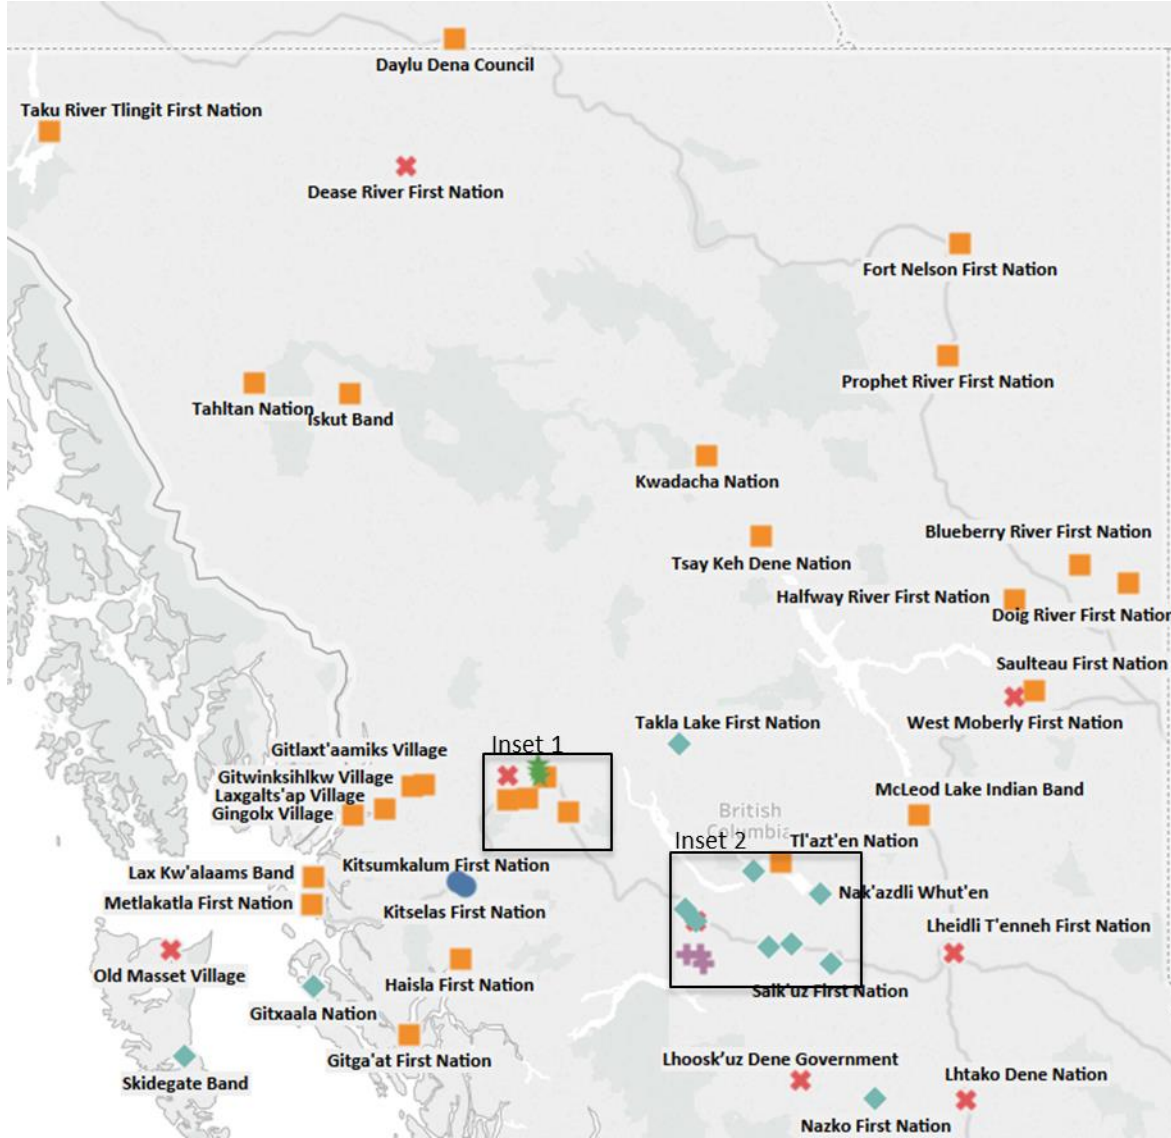

# AHSOR, FASD, and MCH Communities – Fraser Salish

Inset 1

- ★ All programs available
- AHSOR Only
- AHSOR & FASD
- ◆ AHSOR & MCH
- ✖ No programs available

AHSOR, FASD, and MCH Communities – Interior

Inset 1

# AHSOR, FASD, and MCH Communities – Northern

**Inset 1**

**Inset 2**

## AHSOR, FASD, and MCH Communities – Vancouver Coastal

# AHSOR, FASD, and MCH Communities – Vancouver Island

Inset 1

© OpenStreetMap contributors

- ★ All programs available
- AHSOR Only
- AHSOR & FASD
- ◆ AHSOR & MCH
- ▼ FASD Only
- ⊕ MCH Only
- ✕ No programs available