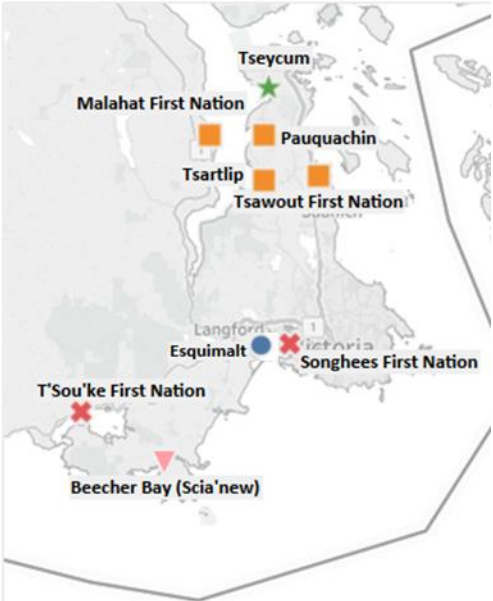

# AHSOR, FASD, and MCH Communities – Northern

**Inset 1**

**Inset 2**

## AHSOR, FASD, and MCH Communities – Vancouver Coastal

# AHSOR, FASD, and MCH Communities – Vancouver Island

Inset 1

© OpenStreetMap contributors

- ★ All programs available
- AHSOR Only
- AHSOR & FASD
- ◆ AHSOR & MCH
- ▼ FASD Only
- ⊕ MCH Only
- ✕ No programs available